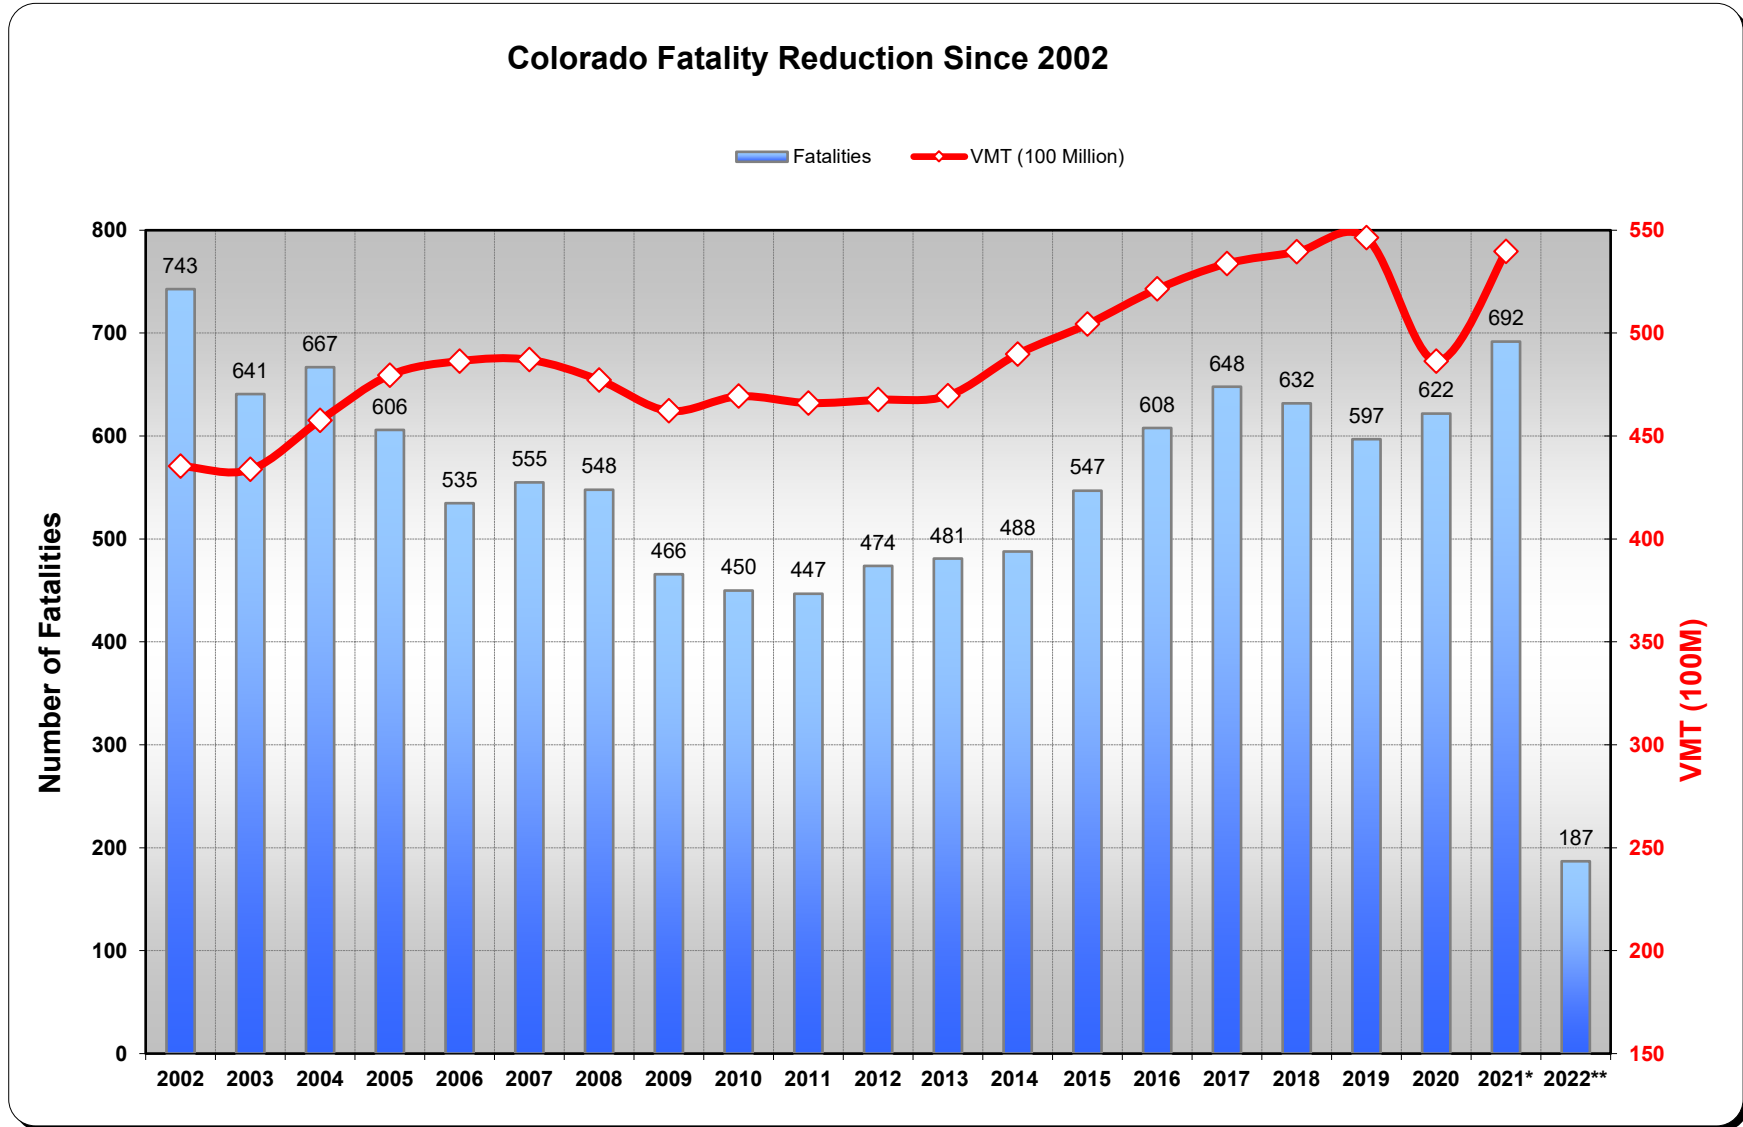

Colorado Historical Fatality Trends - Updated 5/4/2022

* Note: Data is preliminary as of release of this Report
Source of Data: Colorado DOT & "As Reported" to NHTSA by FARS

Colorado Historical Fatality Trends - Updated 5/4/2022

* Note: Data is preliminary as of release of this Report
Source of Data: Colorado DOT & "As Reported" to NHTSA by FARS

Colorado Historical Fatality Trends - Updated 5/4/2022

* Note: Data is preliminary as of release of this Report
Source of Data: Colorado DOT & "As Reported" to NHTSA by FARS