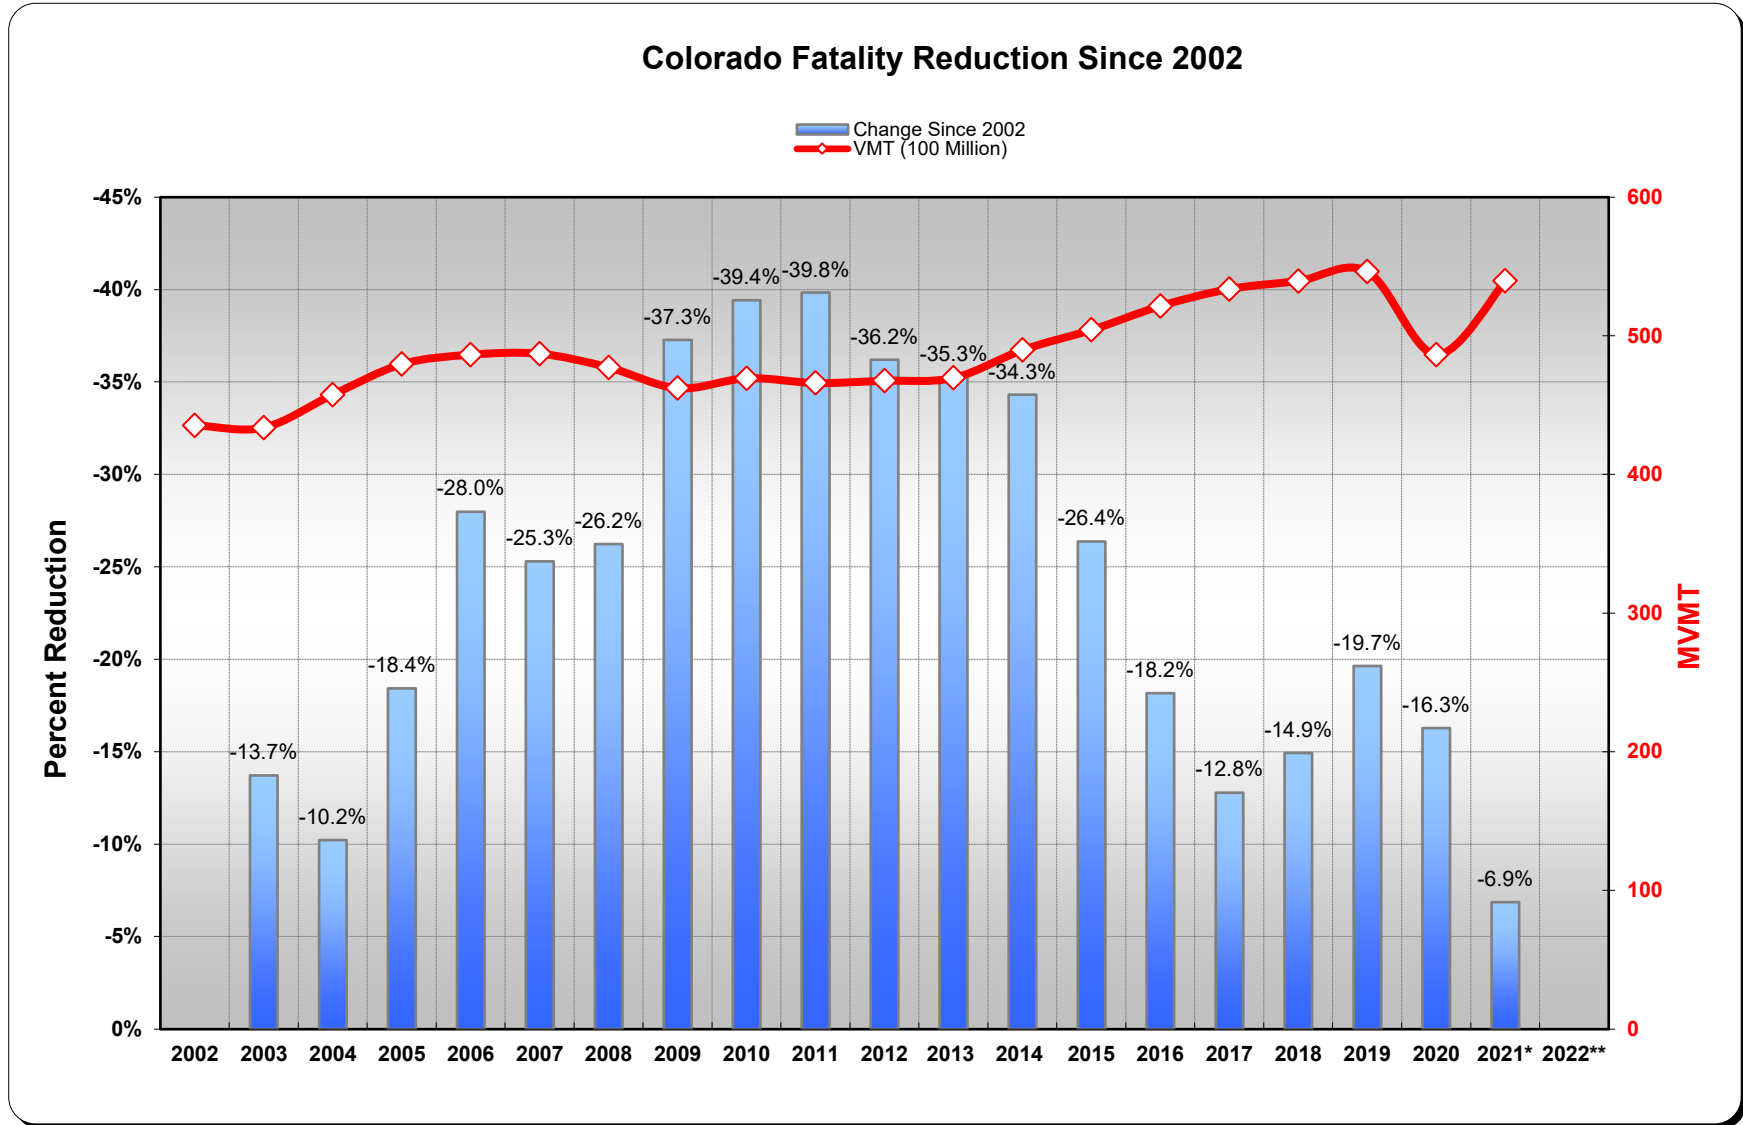

Colorado Historical Fatality Trends - Updated 5/4/2022

* Note: Data is preliminary as of release of this Report
Source of Data: Colorado DOT & "As Reported" to NHTSA by FARS

Colorado Historical Fatality Trends - Updated 5/4/2022

* Note: Data is preliminary as of release of this Report
Source of Data: Colorado DOT & "As Reported" to NHTSA by FARS

Colorado Historical Fatality Trends - Updated 5/4/2022

* Note: Data is preliminary as of release of this Report
Source of Data: Colorado DOT & "As Reported" to NHTSA by FARS