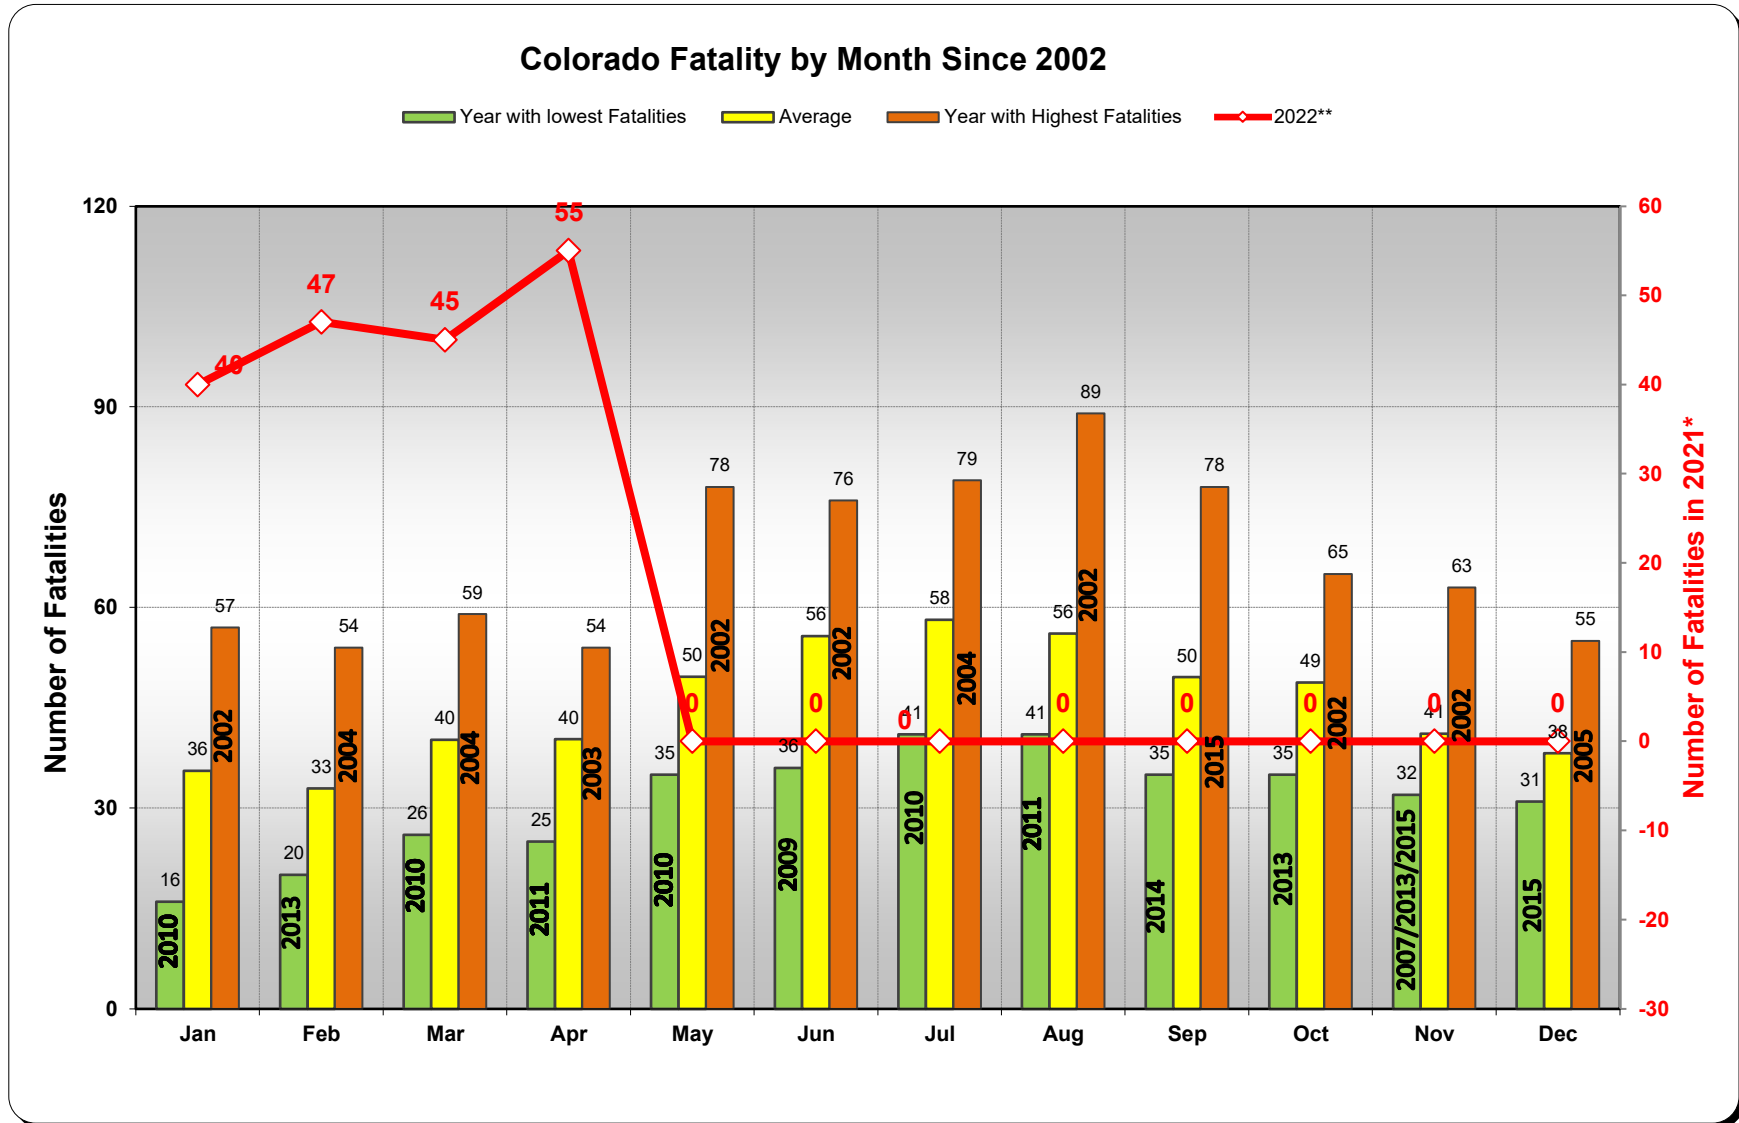

Colorado Historical Fatality Trends - Updated 5/4/2022

* Note: Data is preliminary as of release of this Report
Source of Data: Colorado DOT & "As Reported" to NHTSA by FARS

Colorado Historical Fatality Trends - Updated 5/4/2022

* Note: Data is preliminary as of release of this Report
Source of Data: Colorado DOT & "As Reported" to NHTSA by FARS

Colorado Historical Fatality Trends - Updated 5/4/2022

* Note: Data is preliminary as of release of this Report
Source of Data: Colorado DOT & "As Reported" to NHTSA by FARS