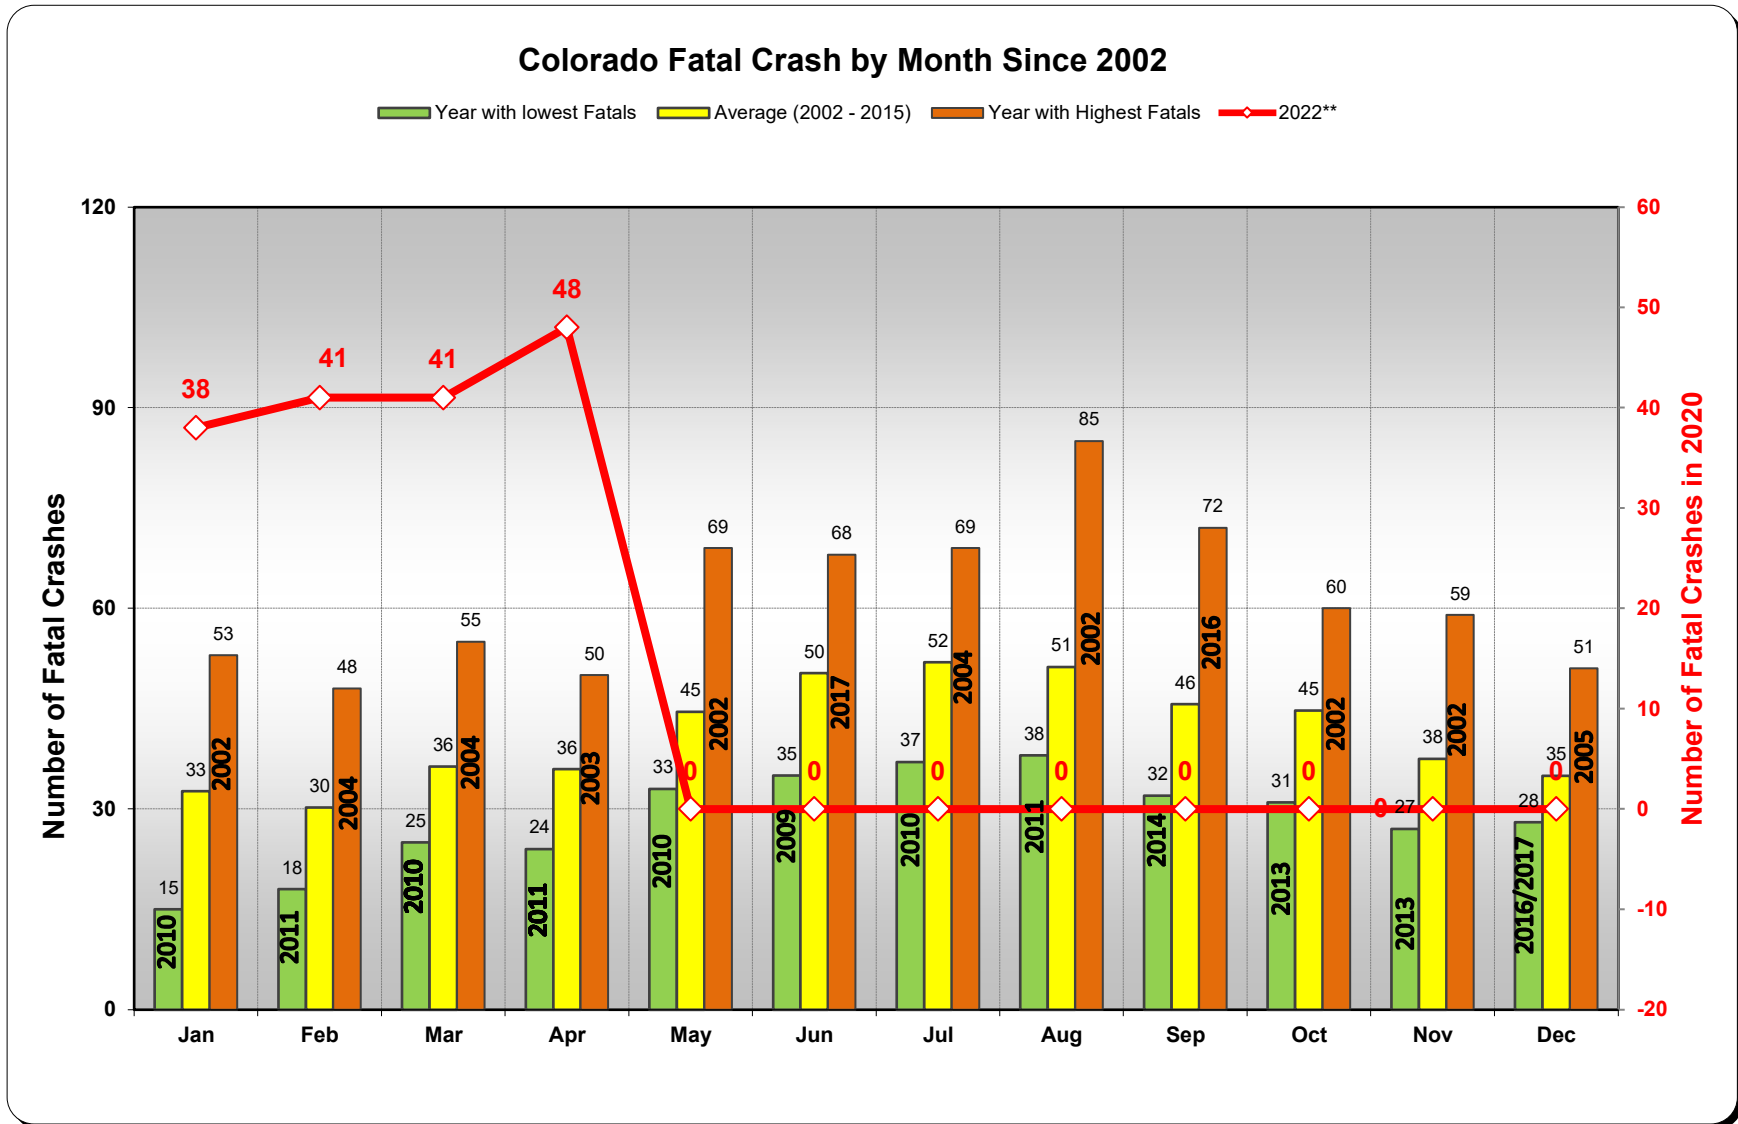

Colorado Historical Fatal Crash Trends - Updated 5/4/2022

* Note: Data is preliminary as of release of this Report
Source of Data: Colorado DOT & "As Reported" to NHTSA by FARS

Colorado Historical Fatal Crash Trends - Updated 5/4/2022

* Note: Data is preliminary as of release of this Report
Source of Data: Colorado DOT & "As Reported" to NHTSA by FARS

Colorado Historical Fatal Crash Trends - Updated 5/4/2022

* Note: Data is preliminary as of release of this Report
Source of Data: Colorado DOT & "As Reported" to NHTSA by FARS