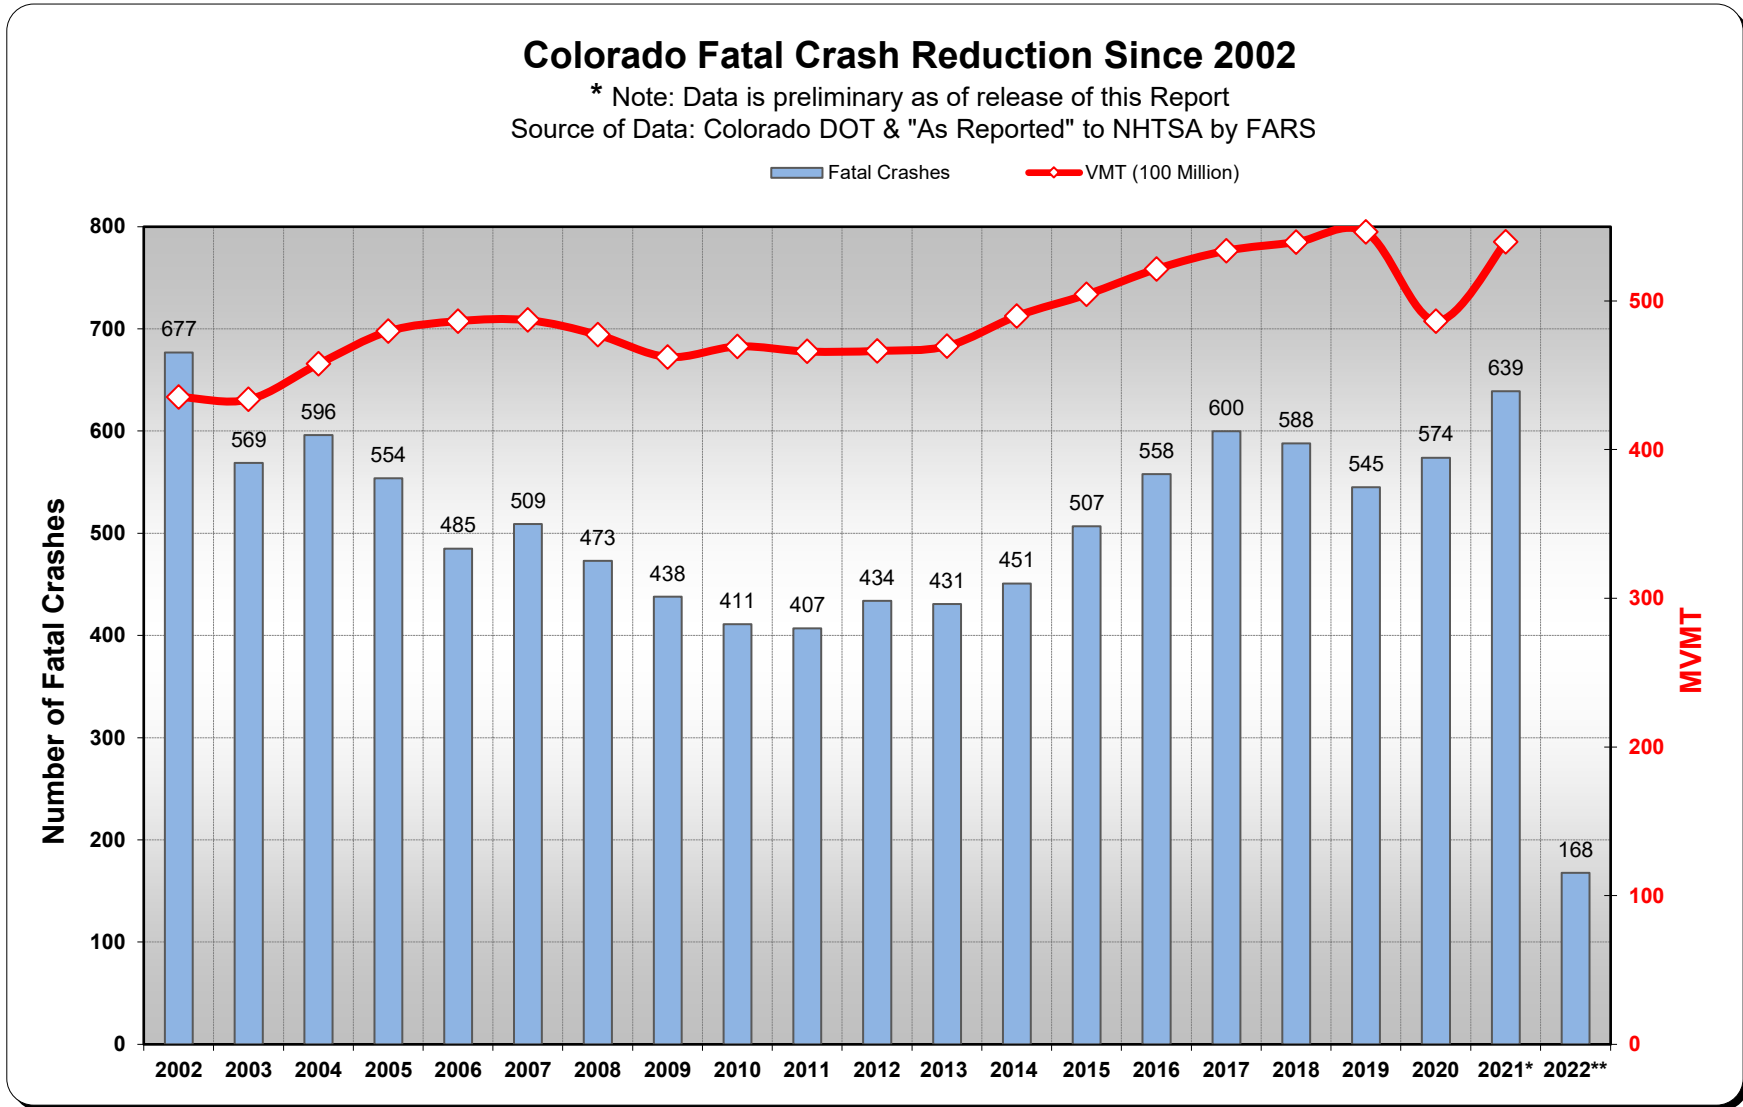

Colorado Historical Fatal Crash Trends - Updated 5/4/2022

* Note: Data is preliminary as of release of this Report
Source of Data: Colorado DOT & "As Reported" to NHTSA by FARS

Colorado Historical Fatal Crash Trends - Updated 5/4/2022

* Note: Data is preliminary as of release of this Report
Source of Data: Colorado DOT & "As Reported" to NHTSA by FARS

Colorado Historical Fatal Crash Trends - Updated 5/4/2022

* Note: Data is preliminary as of release of this Report
Source of Data: Colorado DOT & "As Reported" to NHTSA by FARS