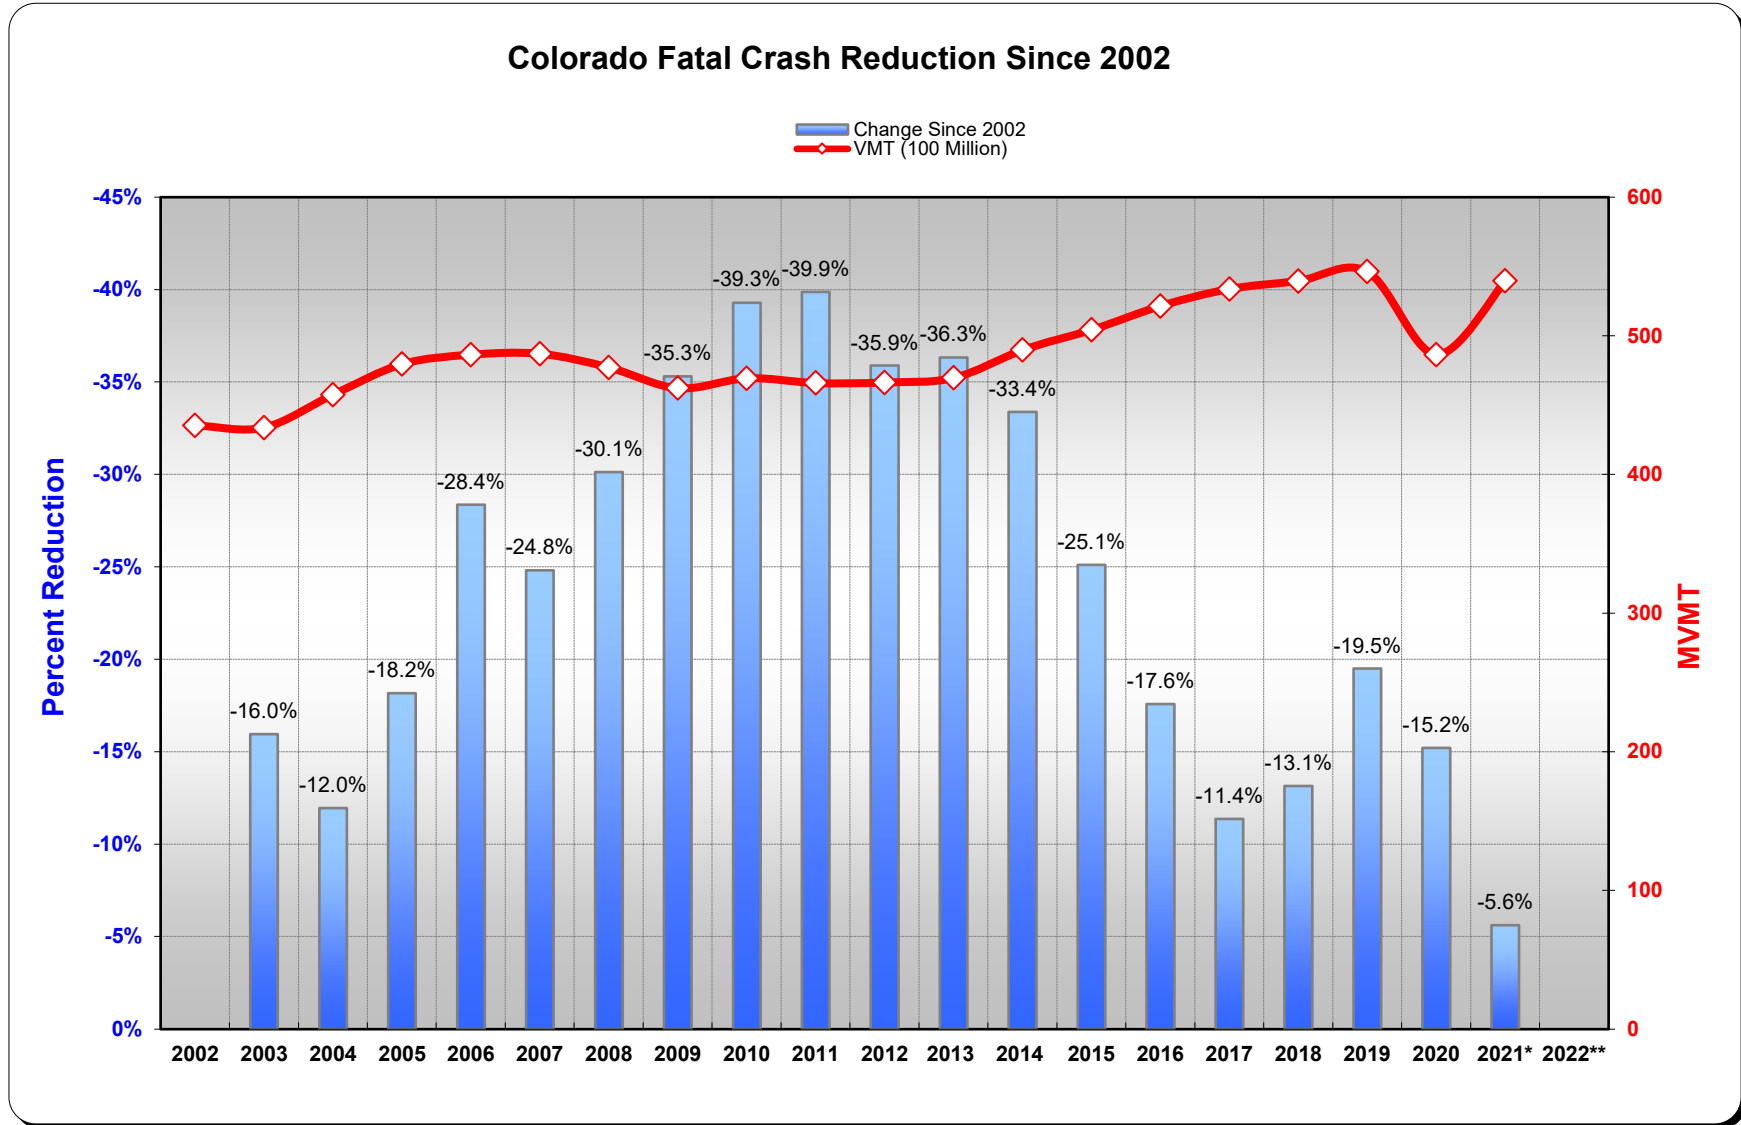

Colorado Historical Fatal Crash Trends - Updated 5/4/2022

* Note: Data is preliminary as of release of this Report
Source of Data: Colorado DOT & "As Reported" to NHTSA by FARS

Colorado Historical Fatal Crash Trends - Updated 5/4/2022

* Note: Data is preliminary as of release of this Report
Source of Data: Colorado DOT & "As Reported" to NHTSA by FARS

Colorado Historical Fatal Crash Trends - Updated 5/4/2022

* Note: Data is preliminary as of release of this Report
Source of Data: Colorado DOT & "As Reported" to NHTSA by FARS