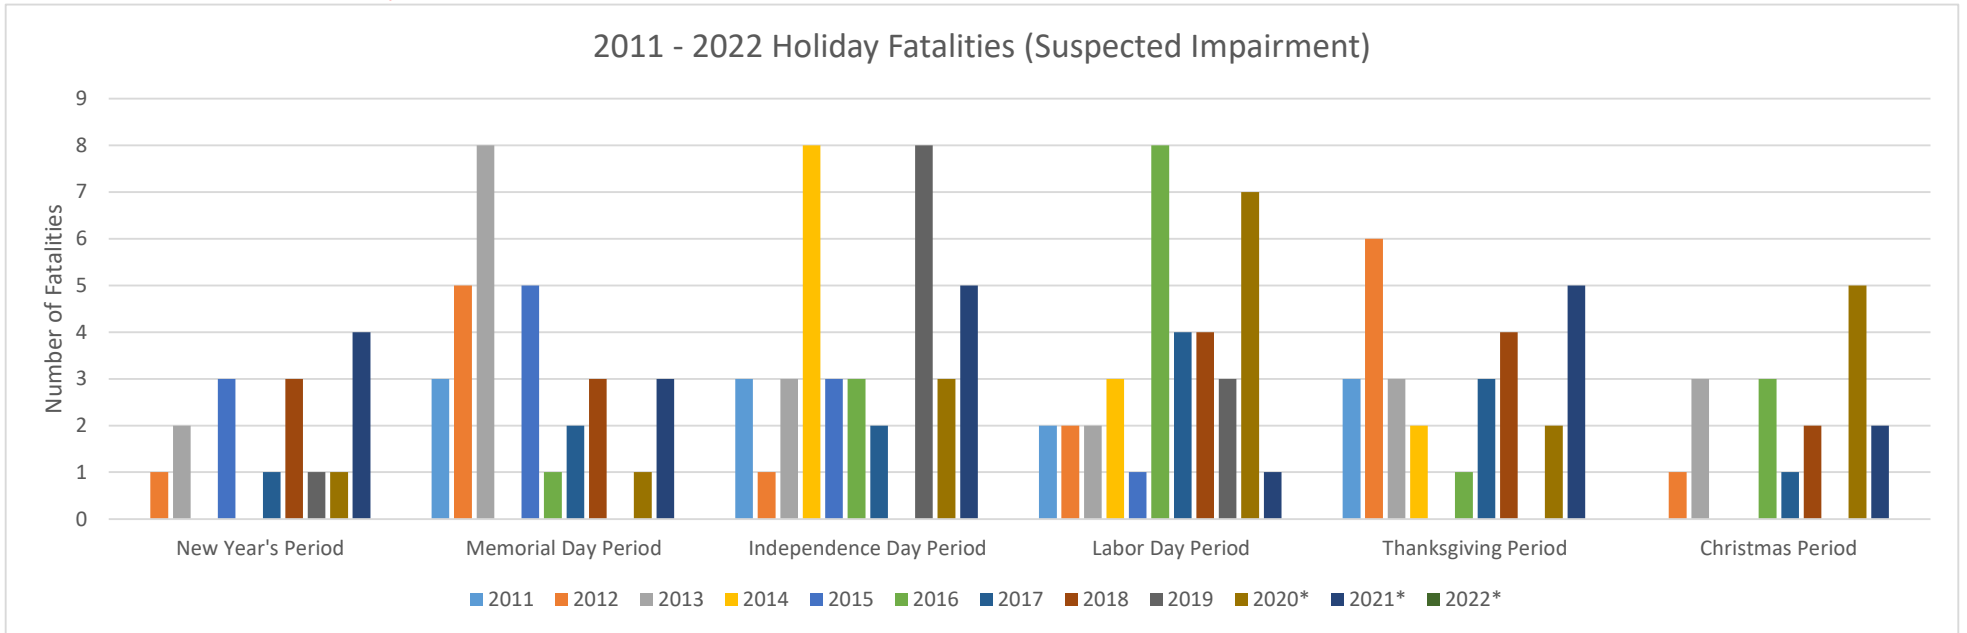

2011 - 2022 Holiday Fatalities (Suspected Impairment)						
Year	New Year's Period	Memorial Day Period	Independence Day Period	Labor Day Period	Thanksgiving Period	Christmas Period
2011	0	3	3	2	3	0
2012	1	5	1	2	6	1
2013	2	8	3	2	3	3
2014	0	0	8	3	2	0
2015	3	5	3	1	0	0
2016	0	1	3	8	1	3
2017	1	2	2	4	3	1
2018	3	3	0	4	4	2
2019	1	0	8	3	0	0
2020*	1	1	3	7	2	5
2021*	4	3	5	1	5	2
2022*	0					

* 2021 & 2022 Preliminary