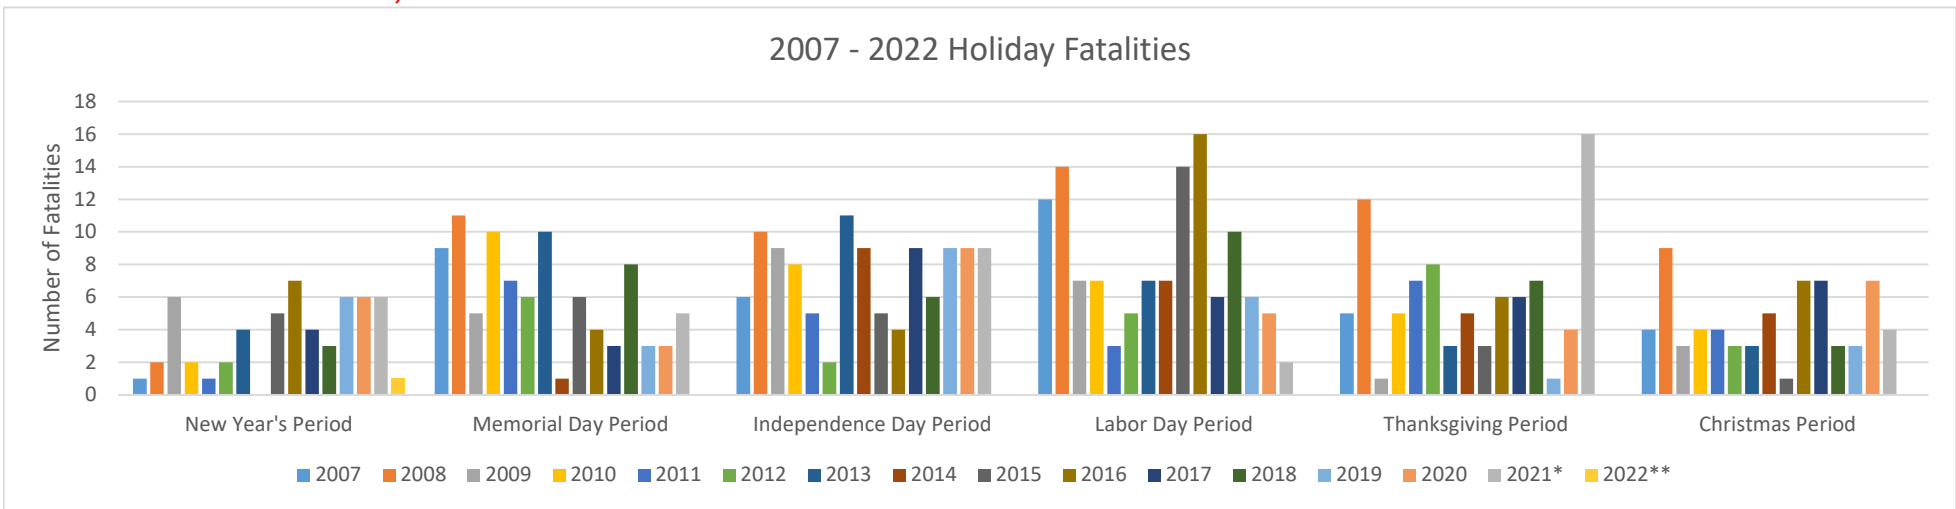

2007 - 2022 Holiday Fatalities						
Year	New Year's Period	Memorial Day Period	Independence Day Period	Labor Day Period	Thanksgiving Period	Christmas Period
2007	1	9	6	12	5	4
2008	2	11	10	14	12	9
2009	6	5	9	7	1	3
2010	2	10	8	7	5	4
2011	1	7	5	3	7	4
2012	2	6	2	5	8	3
2013	4	10	11	7	3	3
2014	0	1	9	7	5	5
2015	5	6	5	14	3	1
2016	7	4	4	16	6	7
2017	4	3	9	6	6	7
2018	3	8	6	10	7	3
2019	6	3	9	6	1	3
2020	6	3	9	5	4	7
2021*	6	5	9	2	16	4
2022**	1					

* 2021 & 2022 Preliminary

2011 - 2022 Holiday Fatalities (Suspected Impairment)						
Year	New Year's Period	Memorial Day Period	Independence Day Period	Labor Day Period	Thanksgiving Period	Christmas Period
2011	0	3	3	2	3	0
2012	1	5	1	2	6	1
2013	2	8	3	2	3	3
2014	0	0	8	3	2	0
2015	3	5	3	1	0	0
2016	0	1	3	8	1	3
2017	1	2	2	4	3	1
2018	3	3	0	4	4	2
2019	1	0	8	3	0	0
2020*	1	1	3	7	2	5
2021*	4	3	5	1	5	2
2022*	0					